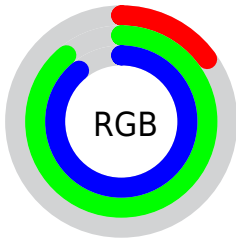

Distribution

- Red (15%)
- Green (89%)
- Blue (89%)