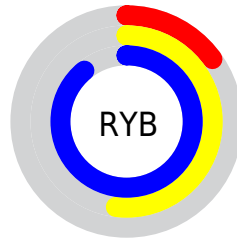

- Red (15%)
- Yellow (52%)
- Blue (89%)