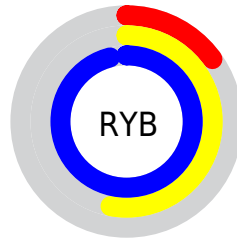

- Red (15%)
- Yellow (53%)
- Blue (96%)