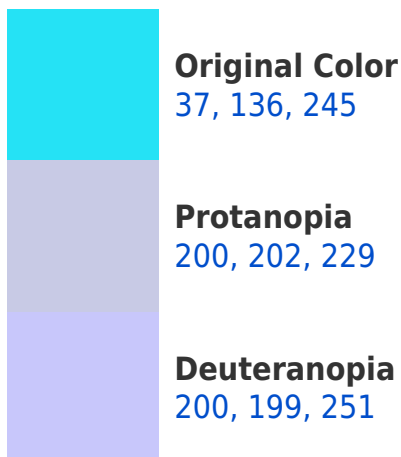

A 20% lighter version of the original color is **124, 190, 255**, and **0, 89, 189** is the 20% darker color. If you saturate the color by 10%, you get **13, 124, 245**, and if you desaturate by 10%, it is **62, 149, 245**.

Any Text WCAG AAA ✓ Pass

If you want to check with other color combinations, try the [Color Contrast Checker](#).

RYB 37, 136, 245 Background

This preview shows how black text looks on a background with the RYB color 37, 136, 245.

This preview shows how white text looks on a background with the RYB color 37, 136, 245.

Color Blindness Simulation

Color vision deficiency is a very complex topic, and I could not describe the different causes any better than Wikipedia does, so if you want to learn more, you should check out their [article about color blindness](#).

Dichromacy

Tritanopia
36, 135, 244

Trichromacy

Original Color

37, 136, 245

Protanomaly

141, 181, 235

Deuteranomaly