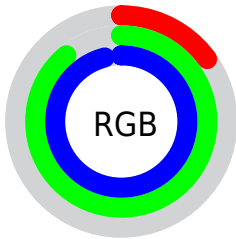

Distribution

- Red (15%)
- Green (89%)
- Blue (96%)