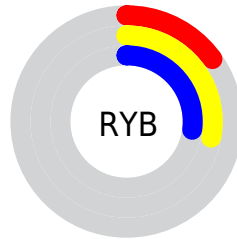

Conversions

Conversions Part 2

Format	Color
R_{YB}	37, 71, 69
Decimal	2574117
CIE _{Lab}	26.94, -19.94, 16.82
CIE _{LCh}	27, 26.088, 139.858
Yxy	5.0714, 0.3100, 0.4592
Android (android.graphics.Color)	4280764197 (0xFF274725)
YUV	57.5560, -10.1341, -16.2736
Hunter-Lab	22.5197, -12.2706, 9.0536

Details

The RYB color **37, 71, 69** is a dark color, and the websafe version is hex **003300**. A complement of this color would be **69, 37, 71**, and the grayscale version is **58, 58, 58**.

A 20% lighter version of the original color is **82, 120, 116**, and **0, 29, 29** is the 20% darker color. If you saturate the color by 10%, you get **30, 71, 69**, and if you desaturate by 10%, it is **44, 71, 69**.

Distribution

- Red (15%)
- Green (28%)
- Blue (15%)

- Red (15%)
- Yellow (28%)
- Blue (27%)

- Cyan (45%)
- Magenta (0%)
- Yellow (48%)
- Black (72%)

- Cyan (85%)
- Magenta (72%)
- Yellow (85%)

Brightness & Saturation Gradients