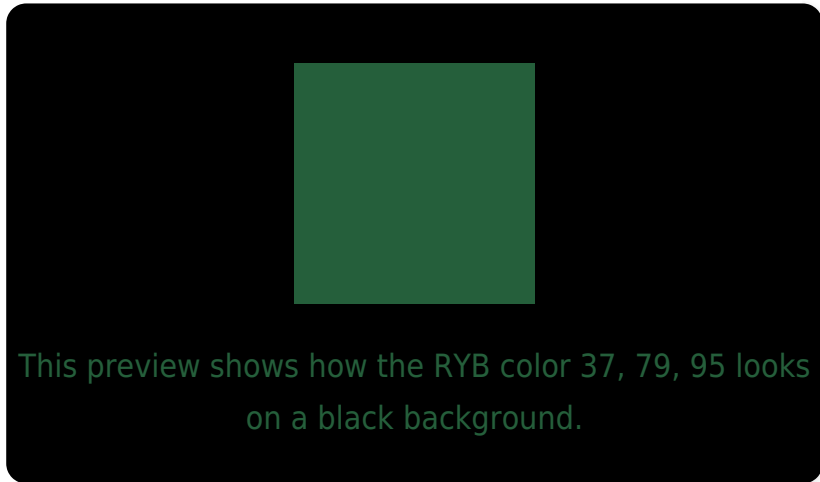

Black Background

Color Contrast Check

Large Text (above 18pt) WCAG AA × Fail

Any Text WCAG AA × Fail

Large Text (above 18pt) WCAG AAA × Fail

Any Text WCAG AAA × Fail

If you want to check with other color combinations, try the [Color Contrast Checker](#).