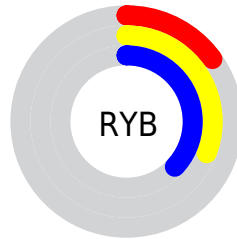

Conversions

Conversions Part 2

Format	Color
RYB	37, 79, 95
Decimal	2449211
CIELab	35.78, -28.09, 15.03
CIELCh	36, 31.858, 151.843
Yxy	8.8945, 0.2808, 0.4423
Android (android.graphics.Color)	4280639291 (0xFF255F3B)
YUV	73.5540, -7.1751, -32.0579
Hunter-Lab	29.8236, -18.3927, 9.8036

Details

The RYB color **37, 79, 95** is a dark color, and the websafe version is hex **336633**. A complement of this color would be **95, 37, 73**, and the grayscale version is **74, 74, 74**.

A 20% lighter version of the original color is **88, 132, 146**, and **0, 36, 48** is the 20% darker color. If you saturate the color by 10%, you get **28, 77, 95**, and if you desaturate by 10%, it is **47, 82, 95**.

Distribution

- Red (15%)
- Green (37%)
- Blue (23%)

- Red (15%)
- Yellow (31%)
- Blue (37%)

- Cyan (61%)
- Magenta (0%)
- Yellow (38%)
- Black (63%)

- Cyan (85%)
- Magenta (63%)
- Yellow (77%)

Brightness & Saturation Gradients