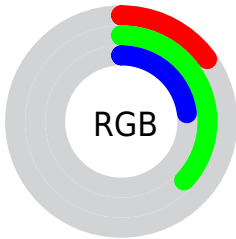

Distribution

- Red (15%)
- Green (37%)
- Blue (23%)