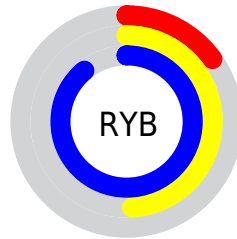

- Red (15%)
- Yellow (49%)
- Blue (89%)