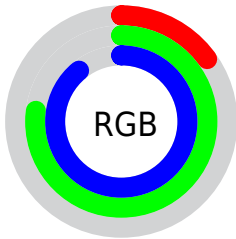

Distribution

- Red (15%)
- Green (77%)
- Blue (89%)