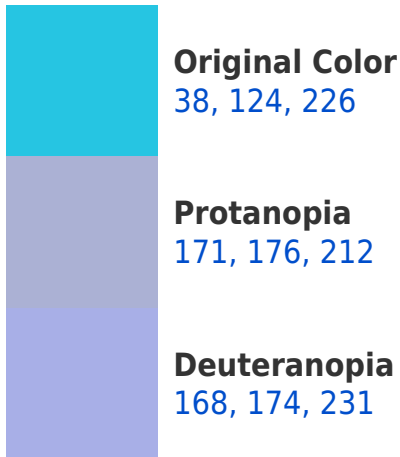

White Background

This preview shows how the RYB color 38, 124, 226 looks on a white background.

Color Contrast Check

Large Text (above 18pt) WCAG AA × Fail

Any Text WCAG AA × Fail

Large Text (above 18pt) WCAG AAA × Fail

Any Text WCAG AAA ✓ Pass

If you want to check with other color combinations, try the [Color Contrast Checker](#).

RYB 38, 124, 226 Background

This preview shows how black text looks on a background with the RYB color 38, 124, 226.

This preview shows how white text looks on a background with the RYB color 38, 124, 226.

Color Blindness Simulation

Color vision deficiency is a very complex topic, and I could not describe the different causes any better than Wikipedia does, so if you want to learn more, you should check out their [article about color blindness](#).

Dichromacy

Tritanopia
18, 112, 215

Trichromacy

Original Color

38, 124, 226

Protanomaly

123, 160, 217

Deuteranomaly