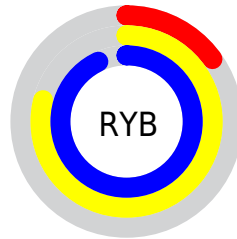

- Red (15%)
- Yellow (79%)
- Blue (93%)