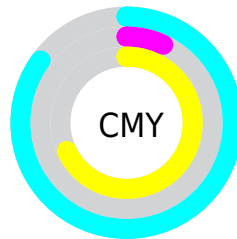

Details

The RYB color **38, 202, 237** is a dark color, and the websafe version is hex **33FF66**. The color can be described as dark washed green. A complement of this color would be **237, 38, 195**, and the grayscale version is **160, 160, 160**.

A 20% lighter version of the original color is **122, 243, 255**, and **0, 166, 179** is the 20% darker color. If you saturate the color by 10%, you get **14, 198, 237**, and if you desaturate by 10%, it is **62, 206, 237**.

Distribution

- Red (15%)
- Green (93%)
- Blue (31%)

- Red (15%)
- Yellow (79%)
- Blue (93%)

- Cyan (84%)
- Magenta (0%)
- Yellow (66%)
- Black (7%)

- Cyan (85%)
- Magenta (7%)
- Yellow (68%)

Brightness & Saturation Gradients

These gradients show how the RYB color 38, 202, 237 changes by changing the brightness by 10 percent. The first figure shows a shift by +10% for each color and the second figure -10%.

Similar to the brightness gradients but the following saturation gradients show a change of the RYB color 38, 202, 237 by changing the saturation by 10% instead.