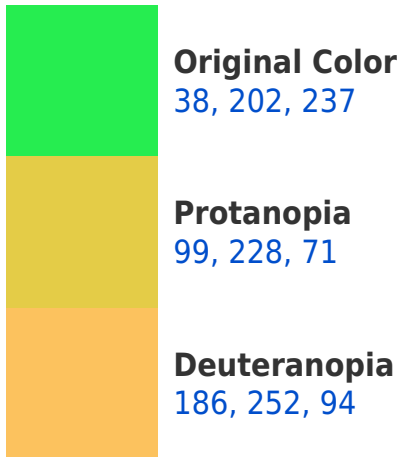

Color Blindness Simulation

Color vision deficiency is a very complex topic, and I could not describe the different causes any better than Wikipedia does, so if you want to learn more, you should check out their [article about color blindness](#).

Dichromacy