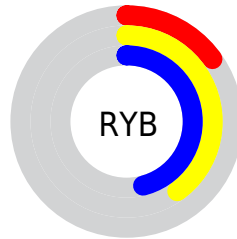

## Conversions Part 2

<b>Format</b>	<b>Color</b>
<b>R<sub>YB</sub></b>	39, 101, 117
Decimal	2585915
CIE <sub>Lab</sub>	43.46, -37.27, 25.03
CIE <sub>LCh</sub>	43, 44.899, 146.119
Yxy	13.4710, 0.2875, 0.4846
Android (android.graphics.Color)	4280775995 (0xFF27753B)
YUV	87.0660, -13.8365, -42.1539
Hunter-Lab	36.7029, -25.3680, 15.4596

# Details

The RYB color **39, 101, 117** is a dark color, and the websafe version is hex **006633**. A complement of this color would be **117, 39, 97**, and the grayscale version is **87, 87, 87**.

A 20% lighter version of the original color is **94, 159, 170**, and **0, 56, 68** is the 20% darker color. If you saturate the color by 10%, you get **27, 99, 117**, and if you desaturate by 10%, it is **51, 103, 117**.

# Distribution

- Red (15%)
- Green (46%)
- Blue (23%)

- Red (15%)
- Yellow (40%)
- Blue (46%)

- Cyan (67%)
- Magenta (0%)
- Yellow (49%)
- Black (54%)

- Cyan (85%)
- Magenta (54%)
- Yellow (77%)