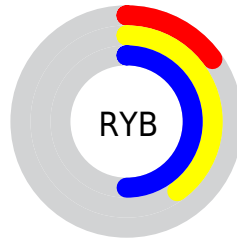

Conversions

Conversions Part 2

Format	Color
RYB	39, 102, 127
Decimal	2588490
CIELab	47.11, -38.69, 21.48
CIELCh	47, 44.257, 150.960
Yxy	16.1034, 0.2774, 0.4624
Android (android.graphics.Color)	4280778570 (0xFF277F4A)
YUV	94.6460, -10.1785, -48.8015
Hunter-Lab	40.1291, -27.2593, 14.6989

Details

The RYB color **39, 102, 127** is a dark color, and the websafe version is hex **006633**. A complement of this color would be **127, 39, 92**, and the grayscale version is **95, 95, 95**.

A 20% lighter version of the original color is **96, 161, 181**, and **0, 56, 77** is the 20% darker color. If you saturate the color by 10%, you get **26, 98, 127**, and if you desaturate by 10%, it is **52, 106, 127**.

Distribution

- Red (15%)
- Green (50%)
- Blue (29%)

- Red (15%)
- Yellow (40%)
- Blue (50%)

- Cyan (69%)
- Magenta (0%)
- Yellow (42%)
- Black (50%)

- Cyan (85%)
- Magenta (50%)
- Yellow (71%)

Brightness & Saturation Gradients