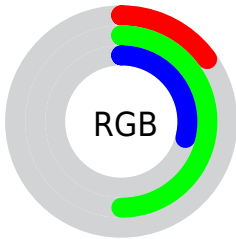

Distribution

- Red (15%)
- Green (50%)
- Blue (29%)