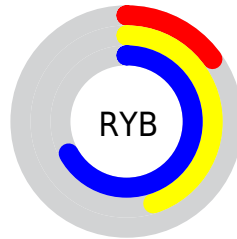

- Red (15%)
- Yellow (45%)
- Blue (67%)