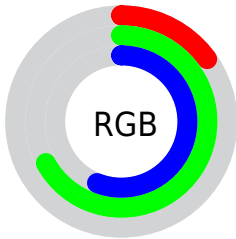

Distribution

- Red (15%)
- Green (67%)
- Blue (56%)