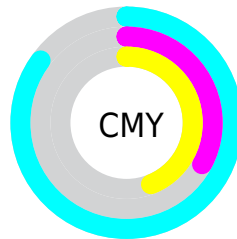

# Details

The RYB color **39, 114, 172** is a dark color, and the websafe version is hex **339966**. A complement of this color would be **172, 39, 69**, and the grayscale version is **129, 129, 129**.

A 20% lighter version of the original color is **106, 176, 228**, and **0, 67, 119** is the 20% darker color. If you saturate the color by 10%, you get **22, 107, 172**, and if you desaturate by 10%, it is **56, 121, 172**.

# Distribution

- Red (15%)
- Green (67%)
- Blue (56%)

- Red (15%)
- Yellow (45%)
- Blue (67%)

- Cyan (77%)
- Magenta (0%)
- Yellow (18%)
- Black (33%)

- Cyan (85%)
- Magenta (33%)
- Yellow (44%)

# Brightness & Saturation Gradients

These gradients show how the RYB color 39, 114, 172 changes by changing the brightness by 10 percent. The first figure shows a shift by +10% for each color and the second figure -10%.