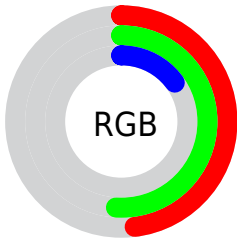

Distribution

- Red (48%)
- Green (51%)
- Blue (15%)