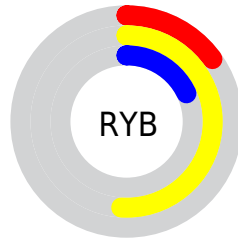

Conversions

Conversions Part 2

Format	Color
RYB	39, 129, 46
Decimal	8028455
CIELab	51.82, -14.86, 45.69
CIELCh	52, 48.047, 108.018
Yxy	19.9846, 0.3947, 0.4857
Android (android.graphics.Color)	4286218535 (0xFF7A8127)
YUV	116.6470, -38.2800, 4.6946
Hunter-Lab	44.7041, -13.3771, 24.7665

Details

The RYB color **39, 129, 46** is a dark color, and the websafe version is hex **666600**. A complement of this color would be **46, 39, 129**, and the grayscale version is **117, 117, 117**.

A 20% lighter version of the original color is **90, 182, 95**, and **0, 80, 10** is the 20% darker color. If you saturate the color by 10%, you get **26, 129, 34**, and if you desaturate by 10%, it is **52, 129, 58**.

Distribution

- Red (48%)
- Green (51%)
- Blue (15%)

- Red (15%)
- Yellow (51%)
- Blue (18%)

- Cyan (5%)
- Magenta (0%)
- Yellow (70%)
- Black (49%)

- Cyan (52%)
- Magenta (49%)
- Yellow (85%)

Brightness & Saturation Gradients