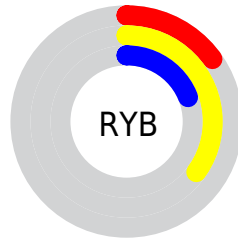

Color

`RYB(39, 88, 49)`

Conversions

Conversions Part 1

Format	Color
Hex	4E5827
RGB	78, 88, 39
RGB Percent	31%, 35%, 15%
CMY	0.6941, 0.6549, 0.8471
CMYK	0.11, 0.00, 0.56, 0.65
HSL	72°, 39%, 25%
HSV	72°, 56%, 35%
XYZ	6.9978, 8.7456, 3.2387
YIQ	79.4240, 9.7690, -17.3590

Conversions

Conversions Part 2

Format	Color
RYB	39, 88, 49
Decimal	5134375
CIELab	35.49, -12.38, 26.81
CIElCh	35, 29.527, 114.784
Yxy	8.7456, 0.3687, 0.4607
Android (android.graphics.Color)	4283324455 (0xFF4E5827)
YUV	79.4240, -19.9290, -1.2488
Hunter-Lab	29.5730, -9.5146, 14.2079

Details

The RYB color **39, 88, 49** is a dark color, and the websafe version is hex **666633**. A complement of this color would be **49, 39, 88**, and the grayscale version is **80, 80, 80**.

A 20% lighter version of the original color is **86, 138, 96**, and **0, 43, 10** is the 20% darker color. If you saturate the color by 10%, you get **30, 88, 42**, and if you desaturate by 10%, it is **48, 88, 56**.

Distribution

Red (31%)

Green (35%)

Blue (15%)

Red (15%)

Yellow (35%)

Blue (19%)

Cyan (11%)