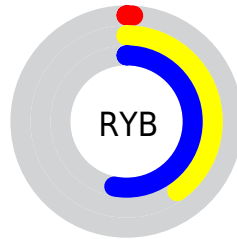

- Red (1%)
- Yellow (40%)
- Blue (53%)