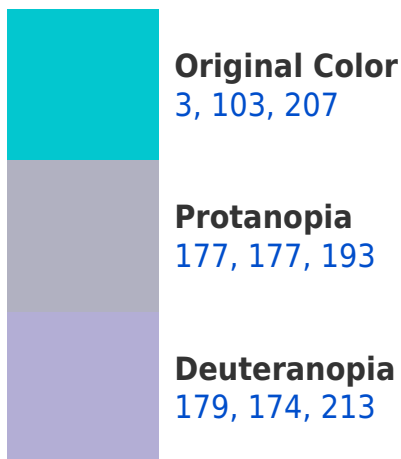

A 20% lighter version of the original color is **107, 181, 255**, and **0, 74, 153** is the 20% darker color. If you saturate the color by 10%, you get **0, 101, 207**, and if you desaturate by 10%, it is **24, 114, 207**.

Any Text WCAG AAA ✓ Pass

If you want to check with other color combinations, try the [Color Contrast Checker](#).

R Y B 3, 103, 207 Background

This preview shows how black text looks on a background with the RYB color 3, 103, 207.

This preview shows how white text looks on a background with the RYB color 3, 103, 207.

Color Blindness Simulation

Color vision deficiency is a very complex topic, and I could not describe the different causes any better than Wikipedia does, so if you want to learn more, you should check out their [article about color blindness](#).

Dichromacy

Tritanopia
27, 116, 214

Trichromacy

Original Color

3, 103, 207

Protanomaly

114, 152, 198

Deuteranomaly