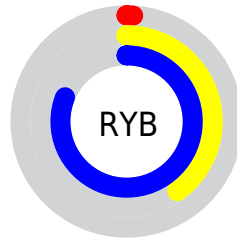

- Red (1%)
- Yellow (40%)
- Blue (81%)