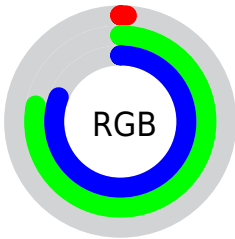

Distribution

- Red (1%)
- Green (78%)
- Blue (81%)