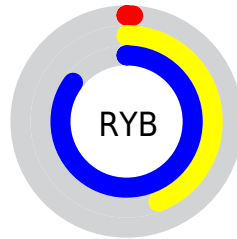

- Red (1%)
- Yellow (44%)
- Blue (85%)