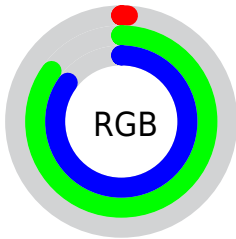

Distribution

- Red (1%)
- Green (85%)
- Blue (85%)