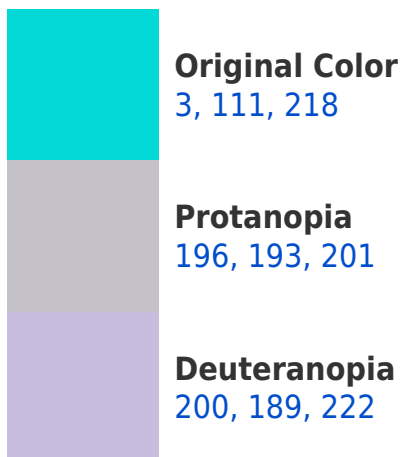

A 20% lighter version of the original color is **111, 183, 255**, and **0, 81, 162** is the 20% darker color. If you saturate the color by 10%, you get **0, 110, 218**, and if you desaturate by 10%, it is **25, 122, 218**.

Any Text WCAG AAA ✓ Pass

If you want to check with other color combinations, try the [Color Contrast Checker](#).

RYB 3, 111, 218 Background

This preview shows how black text looks on a background with the RYB color 3, 111, 218.

This preview shows how white text looks on a background with the RYB color 3, 111, 218.

Color Blindness Simulation

Color vision deficiency is a very complex topic, and I could not describe the different causes any better than Wikipedia does, so if you want to learn more, you should check out their [article about color blindness](#).

Dichromacy

Tritanopia
41, 132, 233

Trichromacy

Original Color

3, 111, 218

Protanomaly

126, 165, 206

Deuteranomaly