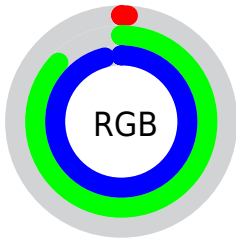

Distribution

- Red (1%)
- Green (87%)
- Blue (96%)