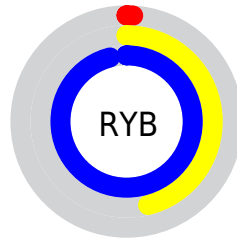

- Red (1%)
- Yellow (46%)
- Blue (96%)