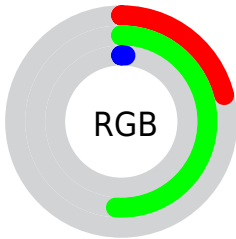

Color

`RYB(3, 129, 78)`

Conversions

Conversions Part 1

Format	Color
Hex	368103
RGB	54, 129, 3
RGB Percent	21%, 51%, 1%
CMY	0.7882, 0.4941, 0.9882
CMYK	0.58, 0.00, 0.98, 0.49
HSL	96°, 95%, 26%
HSV	96°, 98%, 51%
XYZ	9.3880, 16.4914, 2.7745
YIQ	92.2110, -4.2540, -55.0860

Conversions

Conversions Part 2

Format	Color
RYB	3, 129, 78
Decimal	3571971
CIELab	47.61, -43.07, 50.82
CIELCh	48, 66.617, 130.277
Yxy	16.4914, 0.3276, 0.5755
Android (android.graphics.Color)	4281762051 (0xFF368103)
YUV	92.2110, -43.9810, -33.5110
Hunter-Lab	40.6096, -29.8015, 24.3759

Details

The RYB color **3, 129, 78** is a dark color, and the websafe version is hex **339933**. A complement of this color would be **78, 3, 129**, and the grayscale version is **93, 93, 93**.

A 20% lighter version of the original color is **66, 183, 139**, and **0, 79, 79** is the 20% darker color. If you saturate the color by 10%, you get **0, 129, 77**, and if you desaturate by 10%, it is **16, 129, 83**.

Distribution

Red (21%)

Green (51%)

Blue (1%)

Red (1%)

Yellow (51%)

Blue (31%)

Cyan (58%)