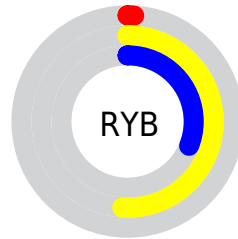

Conversions

Conversions Part 2

Format	Color
RYB	3, 129, 78
Decimal	3571971
CIELab	47.61, -43.07, 50.82
CIELCh	48, 66.617, 130.277
Yxy	16.4914, 0.3276, 0.5755
Android (android.graphics.Color)	4281762051 (0xFF368103)
YUV	92.2110, -43.9810, -33.5110
Hunter-Lab	40.6096, -29.8015, 24.3759

Details

The RYB color **3, 129, 78** is a dark color, and the websafe version is hex **339933**. A complement of this color would be **78, 3, 129**, and the grayscale version is **93, 93, 93**.

A 20% lighter version of the original color is **66, 183, 139**, and **0, 79, 79** is the 20% darker color. If you saturate the color by 10%, you get **0, 129, 77**, and if you desaturate by 10%, it is **16, 129, 83**.

Distribution

Red (21%)

Green (51%)

Blue (1%)

Red (1%)

Yellow (51%)

Blue (31%)

Cyan (58%)