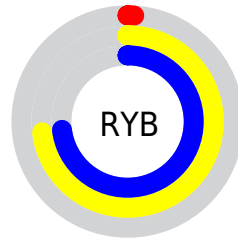

## Conversions Part 2

Format	Color
<a href="#">RYB</a>	<a href="#">3, 187, 187</a>
Decimal	<a href="#">244483</a>
CIELab	<a href="#">66.19, -68.06, 65.55</a>
CIELCh	<a href="#">66, 94.491, 136.079</a>
Yxy	<a href="#">35.5666, 0.3001, 0.5987</a>
Android (android.graphics.Color)	<a href="#">4278434563</a> ( <a href="#">0xFF03BB03</a> )
YUV	<a href="#">111.0080, -53.2479, -94.7230</a>
Hunter-Lab	<a href="#">59.6377, -51.0166, 35.7697</a>

# Details

The RYB color **3, 187, 187** is a dark color, and the websafe version is hex **33CC33**. A complement of this color would be **187, 3, 187**, and the grayscale version is **112, 112, 112**.

A 20% lighter version of the original color is **79, 245, 223**, and **0, 132, 132** is the 20% darker color. If you saturate the color by 10%, you get **0, 187, 187**, and if you desaturate by 10%, it is **22, 187, 187**.

# Distribution

Red (1%)

Green (73%)

Blue (1%)

Red (1%)

Yellow (73%)

Blue (73%)

Cyan (98%)