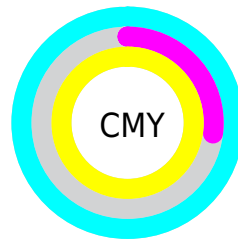

## Conversions Part 2

Format	Color
<a href="#">RYB</a>	<a href="#">3, 187, 187</a>
Decimal	<a href="#">244483</a>
CIELab	<a href="#">66.19, -68.06, 65.55</a>
CIELCh	<a href="#">66, 94.491, 136.079</a>
Yxy	<a href="#">35.5666, 0.3001, 0.5987</a>
Android (android.graphics.Color)	<a href="#">4278434563</a> ( <a href="#">0xFF03BB03</a> )
YUV	<a href="#">111.0080, -53.2479, -94.7230</a>
Hunter-Lab	<a href="#">59.6377, -51.0166, 35.7697</a>

# Details

The RYB color **3, 187, 187** is a dark color, and the websafe version is hex **33CC33**. A complement of this color would be **187, 3, 187**, and the grayscale version is **112, 112, 112**.

A 20% lighter version of the original color is **79, 245, 223**, and **0, 132, 132** is the 20% darker color. If you saturate the color by 10%, you get **0, 187, 187**, and if you desaturate by 10%, it is **22, 187, 187**.

# Distribution

Red (1%)

Green (73%)

Blue (1%)

Red (1%)

Yellow (73%)

Blue (73%)

Cyan (98%)

Magenta (0%)

Yellow (98%)

Black (27%)

Cyan (99%)

Magenta (27%)

Yellow (99%)