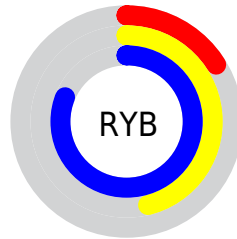

- Red (16%)
- Yellow (46%)
- Blue (81%)