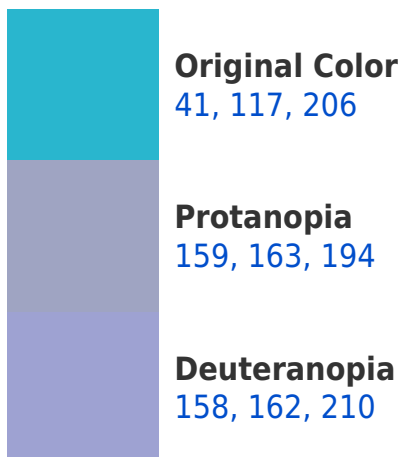

White Background

This preview shows how the RYB color 41, 117, 206 looks on a white background.

Color Contrast Check

Large Text (above 18pt) WCAG AA × Fail

Any Text WCAG AA × Fail

Large Text (above 18pt) WCAG AAA × Fail

Any Text WCAG AAA ✓ Pass

If you want to check with other color combinations, try the [Color Contrast Checker](#).

RGB 41, 117, 206 Background

This preview shows how black text looks on a background with the RGB color 41, 117, 206.

This preview shows how white text looks on a background with the RGB color 41, 117, 206.

Color Blindness Simulation

Color vision deficiency is a very complex topic, and I could not describe the different causes any better than Wikipedia does, so if you want to learn more, you should check out their [article about color blindness](#).

Dichromacy

Tritanopia
32, 111, 198

Trichromacy

Original Color

41, 117, 206

Protanomaly

116, 149, 198

Deuteranomaly