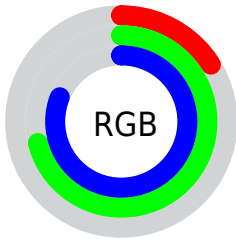

Distribution

- Red (16%)
- Green (71%)
- Blue (81%)