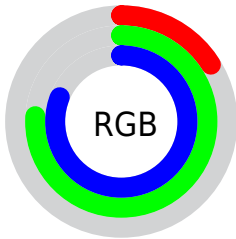

Distribution

- Red (16%)
- Green (76%)
- Blue (81%)