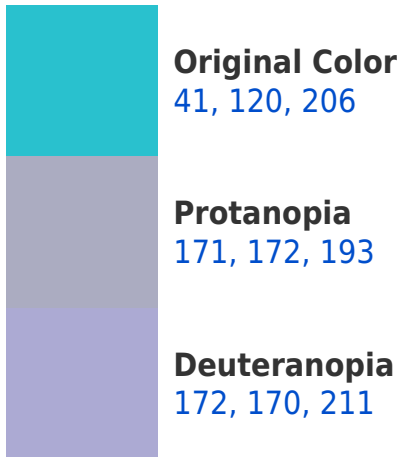

White Background

This preview shows how the RYB color 41, 120, 206 looks on a white background.

Color Contrast Check

Large Text (above 18pt) WCAG AA × Fail

Any Text WCAG AA × Fail

Large Text (above 18pt) WCAG AAA × Fail

Any Text WCAG AAA ✓ Pass

If you want to check with other color combinations, try the [Color Contrast Checker](#).

RGB 41, 120, 206 Background

This preview shows how black text looks on a background with the RGB color 41, 120, 206.

This preview shows how white text looks on a background with the RGB color 41, 120, 206.

Color Blindness Simulation

Color vision deficiency is a very complex topic, and I could not describe the different causes any better than Wikipedia does, so if you want to learn more, you should check out their [article about color blindness](#).

Dichromacy

Tritanopia
43, 121, 208

Trichromacy

Original Color

41, 120, 206

Protanomaly

124, 156, 198

Deuteranomaly