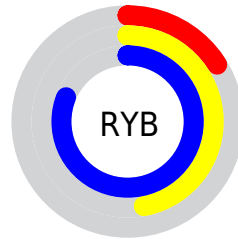

- Red (16%)
- Yellow (47%)
- Blue (81%)