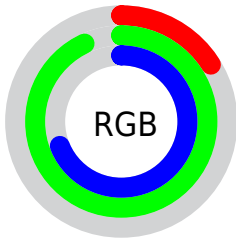

Distribution

- Red (16%)
- Green (93%)
- Blue (69%)