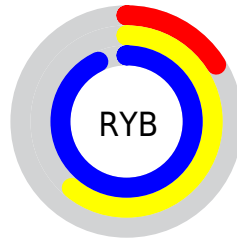

- Red (16%)
- Yellow (61%)
- Blue (93%)