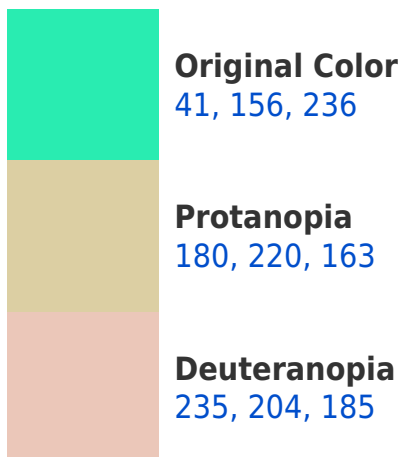

A 20% lighter version of the original color is **122, 194, 255**, and **0, 106, 179** is the 20% darker color. If you saturate the color by 10%, you get **17, 146, 236**, and if you desaturate by 10%, it is **65, 166, 236**.

White Background

This preview shows how the RYB color 41, 156, 236 looks on a white background.

Color Contrast Check

Large Text (above 18pt) WCAG AA × Fail

Any Text WCAG AA × Fail

Large Text (above 18pt) WCAG AAA × Fail

Any Text WCAG AAA ✓ Pass

If you want to check with other color combinations, try the [Color Contrast Checker](#).

RGB 41, 156, 236 Background

This preview shows how black text looks on a background with the RGB color 41, 156, 236.

Dichromacy

Tritanopia
84, 160, 245

Trichromacy

Original Color

41, 156, 236

Protanomaly

155, 207, 218

Deuteranomaly