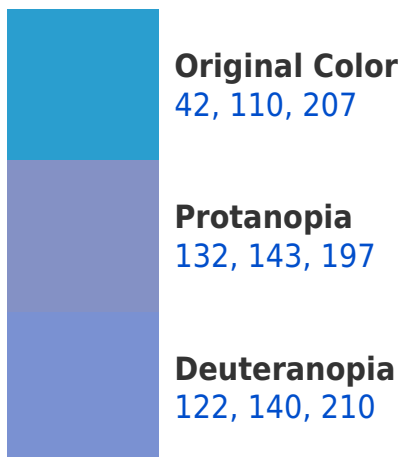

A 20% lighter version of the original color is **114, 172, 255**, and **0, 63, 152** is the 20% darker color. If you saturate the color by 10%, you get **21, 98, 207**, and if you desaturate by 10%, it is **63, 122, 207**.

88, 207, 42

105, 94, 101

168, 0, 118

41, 0, 29

Previews

White Background

This preview shows how the RYB color 42, 110, 207 looks on a white background.

Color Contrast Check

R Y B 42, 110, 207 Background

This preview shows how black text looks on a background with the R Y B color 42, 110, 207.

This preview shows how white text looks on a background with the R Y B color 42, 110, 207.

Dichromacy

Tritanopia
0, 85, 176

Trichromacy

Original Color
42, 110, 207

Protanomaly
99, 133, 201

Deuteranomaly
93, 131, 209

Tritanomaly
15, 94, 187

Monochromacy