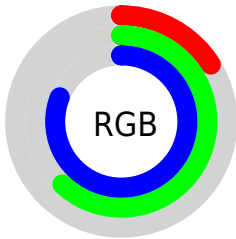

Distribution

- Red (16%)
- Green (62%)
- Blue (81%)