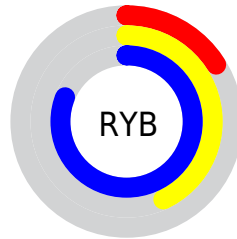

- Red (16%)
- Yellow (43%)
- Blue (81%)