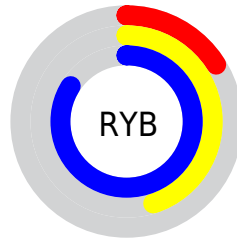

- Red (16%)
- Yellow (45%)
- Blue (84%)