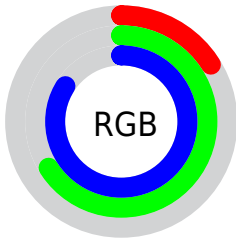

Distribution

- Red (16%)
- Green (66%)
- Blue (84%)