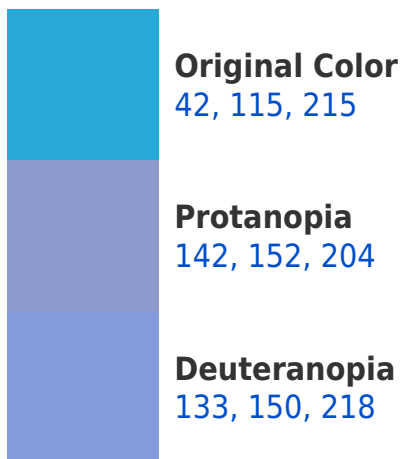

White Background

This preview shows how the RYB color 42, 115, 215 looks on a white background.

Color Contrast Check

Large Text (above 18pt) WCAG AA × Fail

Any Text WCAG AA × Fail

Large Text (above 18pt) WCAG AAA × Fail

Any Text WCAG AAA ✓ Pass

If you want to check with other color combinations, try the [Color Contrast Checker](#).

RYB 42, 115, 215 Background

This preview shows how black text looks on a background with the RYB color 42, 115, 215.

This preview shows how white text looks on a background with the RYB color 42, 115, 215.

Color Blindness Simulation

Color vision deficiency is a very complex topic, and I could not describe the different causes any better than Wikipedia does, so if you want to learn more, you should check out their [article about color blindness](#).

Dichromacy

Tritanopia
0, 90, 187

Trichromacy

Original Color
42, 115, 215

Protanomaly
106, 141, 208

Deuteranomaly
100, 139, 217

Tritanomaly
15, 99, 197

Monochromacy