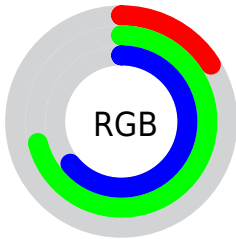

Distribution

- Red (16%)
- Green (71%)
- Blue (64%)