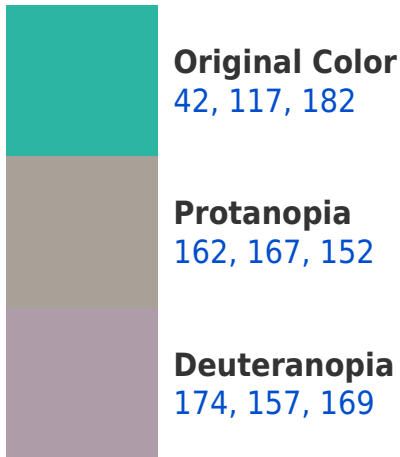

# Black Background

This preview shows how the RYB color 42, 117, 182 looks on a black background.

## RGB 42, 117, 182 Background

This preview shows how black text looks on a background with the RGB color 42, 117, 182.

This preview shows how white text looks on a background with the RGB color 42, 117, 182.

## Dichromacy

**Tritanopia**  
61, 123, 192

# Trichromacy

**Original Color**

42, 117, 182

**Protanomaly**

122, 149, 169

**Deuteranomaly**

126, 146, 167

**Tritanomaly**