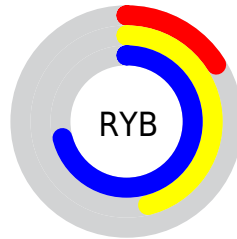

- Red (16%)
- Yellow (46%)
- Blue (71%)