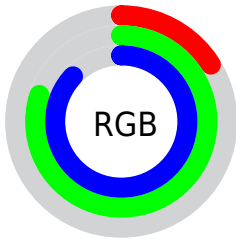

Distribution

- Red (16%)
- Green (80%)
- Blue (87%)