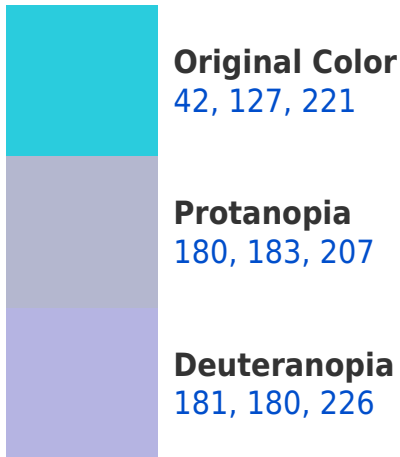

White Background

This preview shows how the RYB color 42, 127, 221 looks on a white background.

Color Contrast Check

Large Text (above 18pt) WCAG AA × Fail

Any Text WCAG AA × Fail

Large Text (above 18pt) WCAG AAA × Fail

Any Text WCAG AAA ✓ Pass

If you want to check with other color combinations, try the [Color Contrast Checker](#).

RGB 42, 127, 221 Background

This preview shows how black text looks on a background with the RGB color 42, 127, 221.

This preview shows how white text looks on a background with the RGB color 42, 127, 221.

Color Blindness Simulation

Color vision deficiency is a very complex topic, and I could not describe the different causes any better than Wikipedia does, so if you want to learn more, you should check out their [article about color blindness](#).

Dichromacy

Tritanopia
41, 127, 221

Trichromacy

Original Color

42, 127, 221

Protanomaly

130, 165, 212

Deuteranomaly