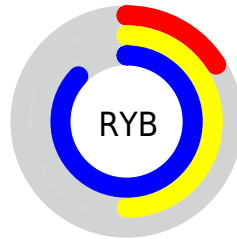

- Red (16%)
- Yellow (50%)
- Blue (87%)