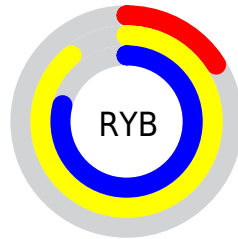

- Red (16%)
- Yellow (89%)
- Blue (79%)