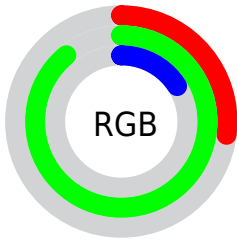

Distribution

- Red (27%)
- Green (89%)
- Blue (16%)