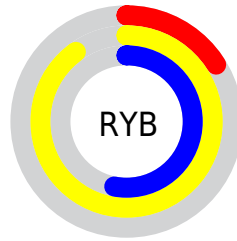

Details

The RYB color **42, 229, 136** is a dark color, and the websafe version is hex **66CC00**. The color can be described as middle washed chartreuse. A complement of this color would be **136, 42, 229**, and the grayscale version is **180, 180, 180**.

A 20% lighter version of the original color is **105, 255, 165**, and **0, 173, 99** is the 20% darker color. If you saturate the color by 10%, you get **19, 229, 125**, and if you desaturate by 10%, it is **65, 229, 147**.

Distribution

Red (53%)

Green (90%)

Blue (16%)

Red (16%)

Yellow (90%)

Blue (53%)

Cyan (41%)