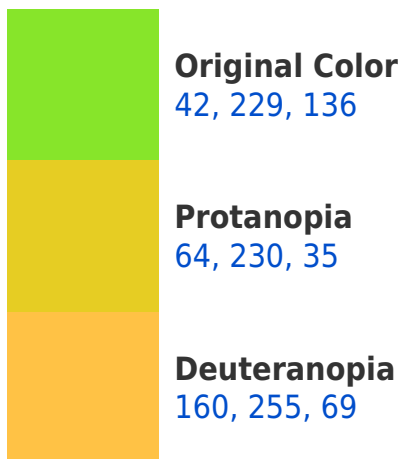

Color Blindness Simulation

Color vision deficiency is a very complex topic, and I could not describe the different causes any better than Wikipedia does, so if you want to learn more, you should check out their [article about color blindness](#).

Dichromacy