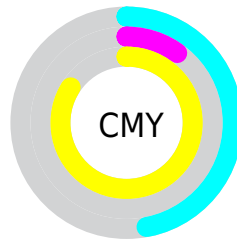

Details

The RYB color **42, 229, 136** is a dark color, and the websafe version is hex **66CC00**. The color can be described as middle washed chartreuse. A complement of this color would be **136, 42, 229**, and the grayscale version is **180, 180, 180**.

A 20% lighter version of the original color is **105, 255, 165**, and **0, 173, 99** is the 20% darker color. If you saturate the color by 10%, you get **19, 229, 125**, and if you desaturate by 10%, it is **65, 229, 147**.

Distribution

Red (53%)

Green (90%)

Blue (16%)

Red (16%)

Yellow (90%)

Blue (53%)

Cyan (41%)

Magenta (0%)

Yellow (82%)

Black (10%)

Cyan (47%)

Magenta (10%)

Yellow (84%)

Brightness & Saturation Gradients

These gradients show how the RYB color 42, 229, 136 changes by changing the brightness by 10 percent. The first figure shows a shift by +10% for each color and the second figure -10%.