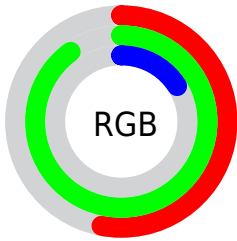

Distribution

Red (53%)

Green (90%)

Blue (16%)