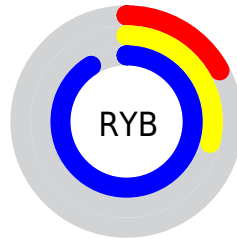

- Red (17%)
- Yellow (29%)
- Blue (91%)