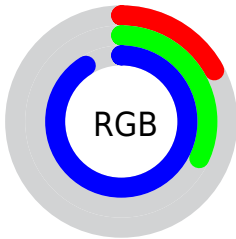

Distribution

- Red (17%)
- Green (32%)
- Blue (91%)