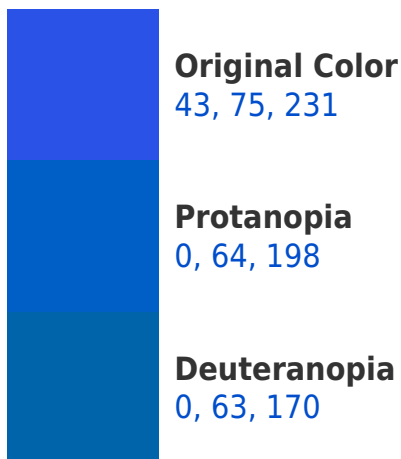

Any Text WCAG AAA × Fail

Black Background

This preview shows how the RYB color 43, 75, 231 looks on a black background.

Color Contrast Check

Large Text (above 18pt) WCAG AA ✓ Pass

Any Text WCAG AA × Fail

Large Text (above 18pt) WCAG AAA × Fail

Any Text WCAG AAA × Fail

If you want to check with other color combinations, try the [Color Contrast Checker](#).

RGB 43, 75, 231 Background

This preview shows how black text looks on a background with the RGB color 43, 75, 231.

This preview shows how white text looks on a background with the RGB color 43, 75, 231.

Color Blindness Simulation

Color vision deficiency is a very complex topic, and I could not describe the different causes any better than Wikipedia does, so if you want to learn more, you should check out their [article about color blindness](#).

Dichromacy

Tritanopia
0, 56, 115

Trichromacy

Original Color
43, 75, 231

Protanomaly
16, 69, 210

Deuteranomaly
16, 70, 192

Tritanomaly
16, 68, 157

Monochromacy