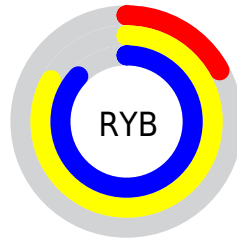

- Red (17%)
- Yellow (83%)
- Blue (87%)