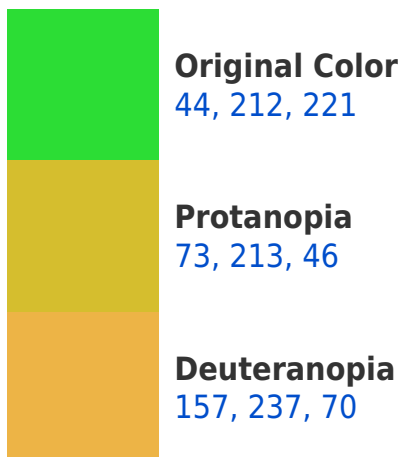

Color Blindness Simulation

Color vision deficiency is a very complex topic, and I could not describe the different causes any better than Wikipedia does, so if you want to learn more, you should check out their [article about color blindness](#).

Dichromacy