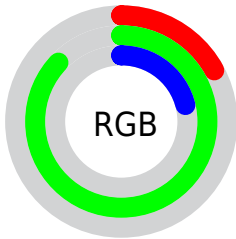

Distribution

- Red (17%)
- Green (87%)
- Blue (21%)