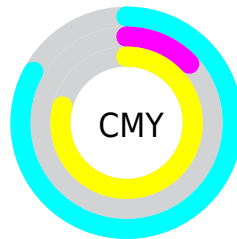

A 20% lighter version of the original color is **111, 255, 244**, and **0, 164, 164** is the 20% darker color. If you saturate the color by 10%, you get **22, 211, 221**, and if you desaturate by 10%, it is **66, 213, 221**.

# Distribution

- Red (17%)
- Green (87%)
- Blue (21%)

- Red (17%)
- Yellow (83%)
- Blue (87%)

- Cyan (80%)
- Magenta (0%)
- Yellow (76%)
- Black (13%)

- Cyan (83%)
- Magenta (13%)
- Yellow (79%)

# Brightness & Saturation Gradients

These gradients show how the RYB color 44, 212, 221 changes by changing the brightness by 10 percent. The first figure shows a shift by +10% for each color and the second figure -10%.