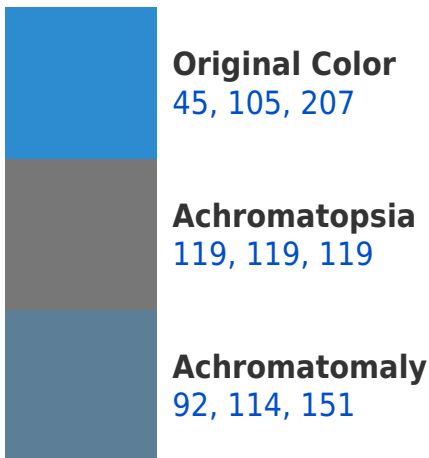

## RYB 45, 105, 207 Background

This preview shows how black text looks on a background with the RYB color 45, 105, 207.

This preview shows how white text looks on a background with the RYB color 45, 105, 207.

## Dichromacy

**Tritanopia**  
0, 77, 160

# Trichromacy

# Monochromacy