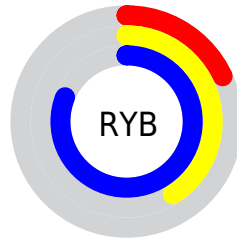

- Red (18%)
- Yellow (41%)
- Blue (81%)