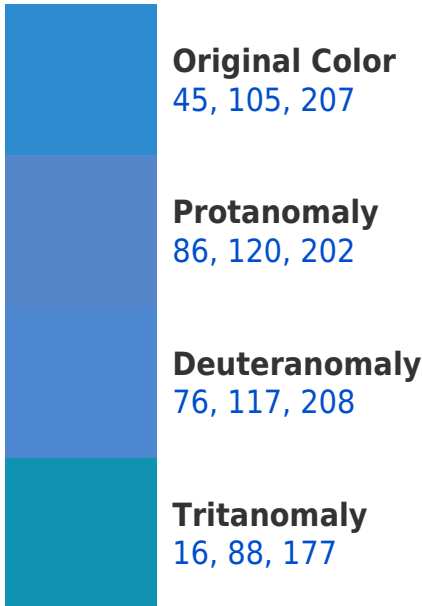

## RYB 45, 105, 207 Background

This preview shows how black text looks on a background with the RYB color 45, 105, 207.

This preview shows how white text looks on a background with the RYB color 45, 105, 207.

# Color Blindness Simulation

Color vision deficiency is a very complex topic, and I could not describe the different causes any better than Wikipedia does, so if you want to learn more, you should check out their [article about color blindness](#).

## Dichromacy

**Tritanopia**  
0, 77, 160

# Trichromacy