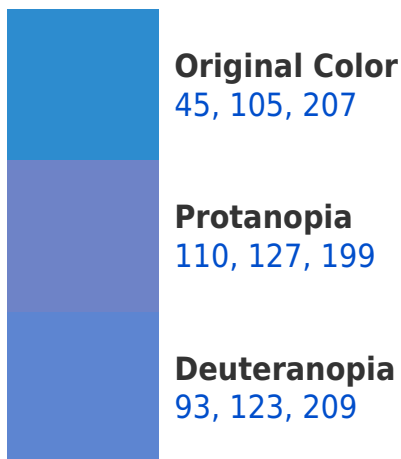

## White Background

This preview shows how the RYB color 45, 105, 207 looks on a white background.

# Black Background

This preview shows how the RYB color 45, 105, 207 looks on a black background.

## RYB 45, 105, 207 Background

This preview shows how black text looks on a background with the RYB color 45, 105, 207.

This preview shows how white text looks on a background with the RYB color 45, 105, 207.

## Dichromacy

**Tritanopia**  
0, 77, 160