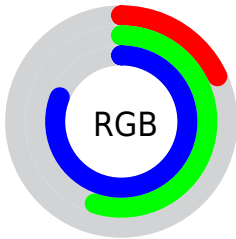

Distribution

- Red (18%)
- Green (55%)
- Blue (81%)