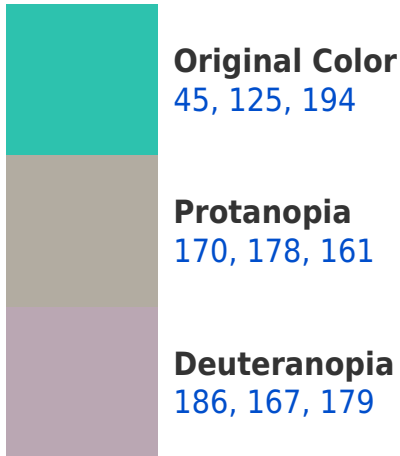

White Background

This preview shows how the RYB color 45, 125, 194 looks on a white background.

Color Contrast Check

Large Text (above 18pt) WCAG AA × Fail

Any Text WCAG AA × Fail

Large Text (above 18pt) WCAG AAA × Fail

Any Text WCAG AAA ✓ Pass

If you want to check with other color combinations, try the [Color Contrast Checker](#).

RYB 45, 125, 194 Background

This preview shows how black text looks on a background with the RYB color 45, 125, 194.

This preview shows how white text looks on a background with the RYB color 45, 125, 194.

Color Blindness Simulation

Color vision deficiency is a very complex topic, and I could not describe the different causes any better than Wikipedia does, so if you want to learn more, you should check out their [article about color blindness](#).

Dichromacy

Tritanopia
65, 131, 205

Trichromacy

Original Color

45, 125, 194

Protanomaly

130, 159, 180

Deuteranomaly