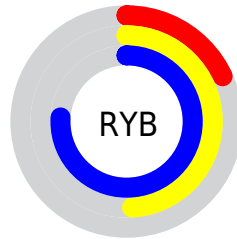

- Red (18%)
- Yellow (49%)
- Blue (76%)