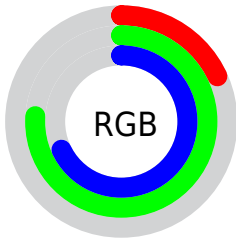

Distribution

- Red (18%)
- Green (76%)
- Blue (68%)