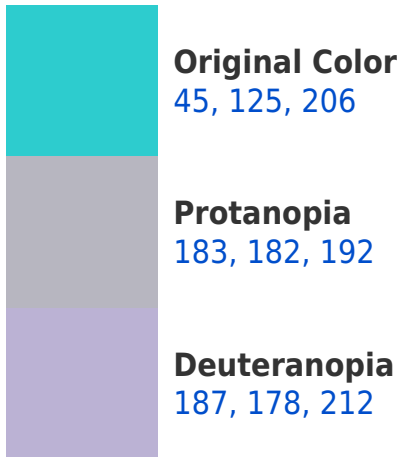

A 20% lighter version of the original color is **120, 188, 255**, and **0, 75, 152** is the 20% darker color. If you saturate the color by 10%, you get **24, 114, 206**, and if you desaturate by 10%, it is **66, 135, 206**.

204, 206, 45

102, 92, 102

166, 0, 164

38, 0, 38

Previews

White Background

This preview shows how the RYB color 45, 125, 206 looks on a white background.

Color Contrast Check

RGB 45, 125, 206 Background

This preview shows how black text looks on a background with the RGB color 45, 125, 206.

This preview shows how white text looks on a background with the RGB color 45, 125, 206.

Dichromacy

Tritanopia
55, 132, 218

Trichromacy

Original Color

45, 125, 206

Protanomaly

133, 163, 197

Deuteranomaly