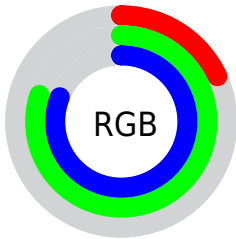

Distribution

- Red (18%)
- Green (80%)
- Blue (81%)