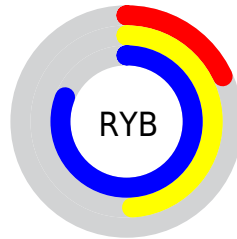

- Red (18%)
- Yellow (49%)
- Blue (81%)