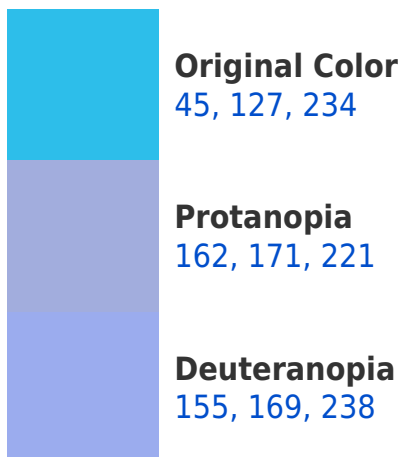

A 20% lighter version of the original color is **122, 186, 255**, and **0, 77, 178** is the 20% darker color. If you saturate the color by 10%, you get **22, 114, 234**, and if you desaturate by 10%, it is **68, 140, 234**.

Any Text WCAG AAA ✓ Pass

If you want to check with other color combinations, try the [Color Contrast Checker](#).

RYB 45, 127, 234 Background

This preview shows how black text looks on a background with the RYB color 45, 127, 234.

This preview shows how white text looks on a background with the RYB color 45, 127, 234.

Color Blindness Simulation

Color vision deficiency is a very complex topic, and I could not describe the different causes any better than Wikipedia does, so if you want to learn more, you should check out their [article about color blindness](#).

Dichromacy

Tritanopia
0, 101, 210

Trichromacy

Original Color

45, 127, 234

Protanomaly

119, 157, 226

Deuteranomaly