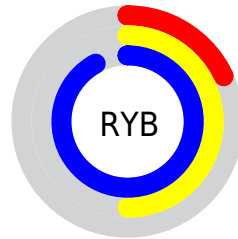

Details

The RYB color **45, 127, 234** is a light color, and the websafe version is hex **33CCFF**. The color can be described as light washed azure. A complement of this color would be **234, 102, 45**, and the grayscale version is **151, 151, 151**.

A 20% lighter version of the original color is **122, 186, 255**, and **0, 77, 178** is the 20% darker color. If you saturate the color by 10%, you get **22, 114, 234**, and if you desaturate by 10%, it is **68, 140, 234**.

Distribution

Red (18%)

Green (75%)

Blue (92%)

Red (18%)

Yellow (50%)

Blue (92%)

Cyan (81%)