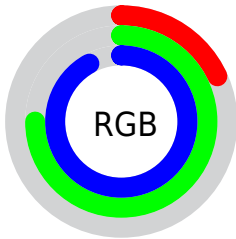

Distribution

Red (18%)

Green (75%)

Blue (92%)