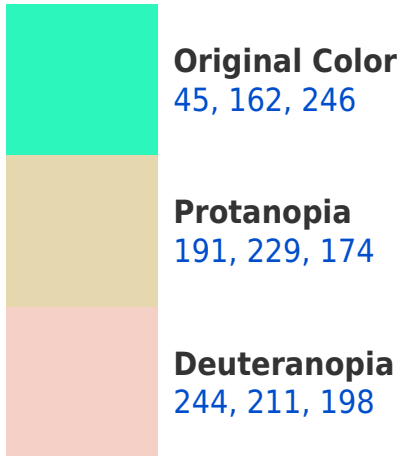

A 20% lighter version of the original color is **126, 193, 255**, and **0, 109, 188** is the 20% darker color. If you saturate the color by 10%, you get **20, 152, 246**, and if you desaturate by 10%, it is **70, 173, 246**.

White Background

This preview shows how the RYB color 45, 162, 246 looks on a white background.

Color Contrast Check

Large Text (above 18pt) WCAG AA × Fail

Any Text WCAG AA × Fail

Large Text (above 18pt) WCAG AAA × Fail

Any Text WCAG AAA ✓ Pass

If you want to check with other color combinations, try the [Color Contrast Checker](#).

RGB 45, 162, 246 Background

This preview shows how black text looks on a background with the RGB color 45, 162, 246.

Dichromacy

Tritanopia
96, 170, 255

Trichromacy

Original Color

45, 162, 246

Protanomaly

162, 213, 227

Deuteranomaly