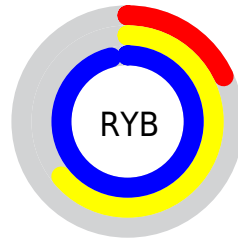

- Red (18%)
- Yellow (64%)
- Blue (96%)