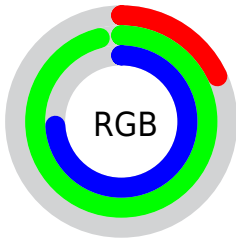

Distribution

- Red (18%)
- Green (96%)
- Blue (74%)