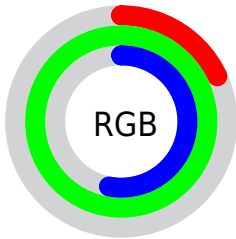

Distribution

- Red (18%)
- Green (99%)
- Blue (53%)