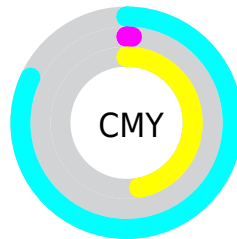

A 20% lighter version of the original color is **127, 212, 255**, and **0, 135, 194** is the 20% darker color. If you saturate the color by 10%, you get **20, 182, 252**, and if you desaturate by 10%, it is **70, 196, 252**.

Distribution

- Red (18%)
- Green (99%)
- Blue (53%)

- Red (18%)
- Yellow (74%)
- Blue (99%)

- Cyan (82%)
- Magenta (0%)
- Yellow (46%)
- Black (1%)

- Cyan (82%)
- Magenta (1%)
- Yellow (47%)

Brightness & Saturation Gradients

These gradients show how the RYB color 45, 189, 252 changes by changing the brightness by 10 percent. The first figure shows a shift by +10% for each color and the second figure -10%.

Similar to the brightness gradients but the following saturation gradients show a change of the RYB color 45, 189, 252 by changing the saturation by 10% instead.