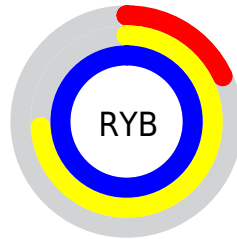

- Red (18%)
- Yellow (74%)
- Blue (99%)