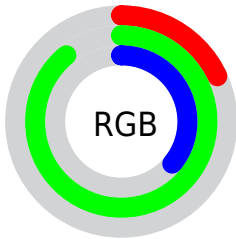

Distribution

- Red (18%)
- Green (89%)
- Blue (36%)