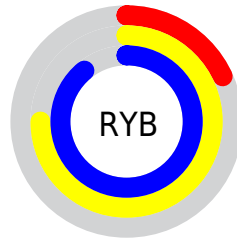

- Red (18%)
- Yellow (75%)
- Blue (89%)