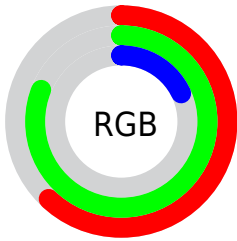

Distribution

Red (62%)

Green (81%)

Blue (18%)