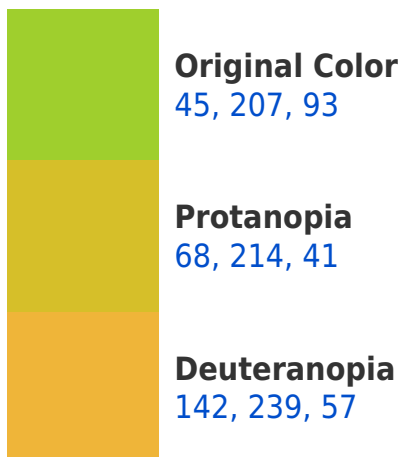

# Black Background

This preview shows how the RYB color 45, 207, 93 looks on a black background.

## R Y B 45, 207, 93 Background

This preview shows how black text looks on a background with the R Y B color 45, 207, 93.

This preview shows how white text looks on a background with the R Y B color 45, 207, 93.

## Dichromacy

**Tritanopia**  
177, 188, 208

# Trichromacy

**Original Color**  
45, 207, 93

**Protanomaly**  
42, 197, 45

**Deuteranomaly**  
76, 210, 53

**Tritanomaly**  
149, 198, 177