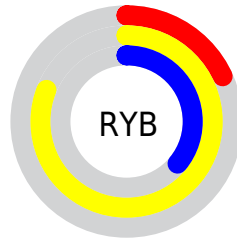

# Details

The RYB color **45, 207, 93** is a dark color, and the websafe version is hex **99CC33**. The color can be described as dark muted chartreuse. A complement of this color would be **93, 45, 207**, and the grayscale version is **175, 175, 175**.

A 20% lighter version of the original color is **104, 255, 142**, and **0, 152, 50** is the 20% darker color. If you saturate the color by 10%, you get **24, 207, 78**, and if you desaturate by 10%, it is **66, 207, 108**.

# Distribution

Red (62%)

Green (81%)

Blue (18%)

Red (18%)

Yellow (81%)

Blue (36%)

Cyan (23%)