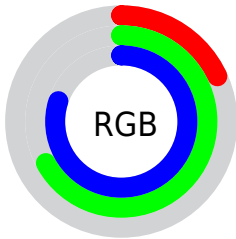

Distribution

- Red (18%)
- Green (67%)
- Blue (80%)