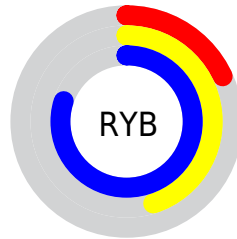

- Red (18%)
- Yellow (45%)
- Blue (80%)