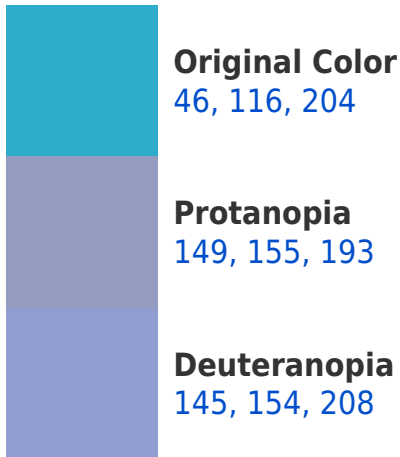

A 20% lighter version of the original color is **117, 179, 255**, and **0, 66, 150** is the 20% darker color. If you saturate the color by 10%, you get **26, 105, 204**, and if you desaturate by 10%, it is **66, 127, 204**.

113, 204, 46

102, 92, 100

166, 0, 132

38, 0, 30

Previews

White Background

This preview shows how the RYB color 46, 116, 204 looks on a white background.

Color Contrast Check

RYB 46, 116, 204 Background

This preview shows how black text looks on a background with the RYB color 46, 116, 204.

This preview shows how white text looks on a background with the RYB color 46, 116, 204.

Dichromacy

Tritanopia
30, 106, 189

Trichromacy

Original Color

46, 116, 204

Protanomaly

112, 143, 197

Deuteranomaly