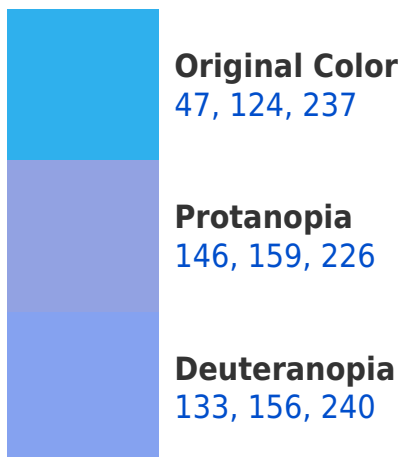

A 20% lighter version of the original color is **123, 183, 255**, and **0, 74, 181** is the 20% darker color. If you saturate the color by 10%, you get **23, 110, 237**, and if you desaturate by 10%, it is **71, 138, 237**.

Any Text WCAG AAA ✓ Pass

If you want to check with other color combinations, try the [Color Contrast Checker](#).

RYB 47, 124, 237 Background

This preview shows how black text looks on a background with the RYB color 47, 124, 237.

This preview shows how white text looks on a background with the RYB color 47, 124, 237.

Color Blindness Simulation

Color vision deficiency is a very complex topic, and I could not describe the different causes any better than Wikipedia does, so if you want to learn more, you should check out their [article about color blindness](#).

Dichromacy

Tritanopia
0, 95, 197

Trichromacy

Original Color

47, 124, 237

Protanomaly

110, 149, 230

Deuteranomaly