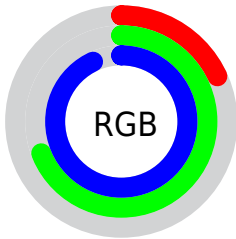

Distribution

Red (18%)

Green (69%)

Blue (93%)