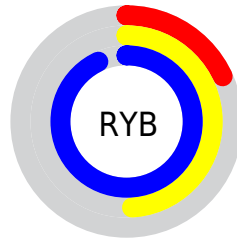

Details

The RYB color **47, 124, 237** is a light color, and the websafe version is hex **3399CC**. The color can be described as light washed azure. A complement of this color would be **237, 137, 47**, and the grayscale version is **144, 144, 144**.

A 20% lighter version of the original color is **123, 183, 255**, and **0, 74, 181** is the 20% darker color. If you saturate the color by 10%, you get **23, 110, 237**, and if you desaturate by 10%, it is **71, 138, 237**.

Distribution

Red (18%)

Green (69%)

Blue (93%)

Red (18%)

Yellow (49%)

Blue (93%)

Cyan (80%)