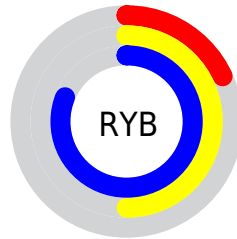

- Red (18%)
- Yellow (50%)
- Blue (81%)