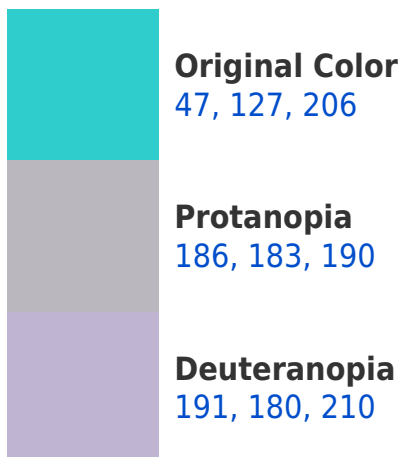

A 20% lighter version of the original color is **121, 188, 255**, and **0, 76, 151** is the 20% darker color. If you saturate the color by 10%, you get **26, 117, 206**, and if you desaturate by 10%, it is **68, 138, 206**.

206, 196, 47

102, 92, 92

166, 0, 2

38, 0, 0

Previews

White Background

This preview shows how the RYB color 47, 127, 206 looks on a white background.

Color Contrast Check

RGB 47, 127, 206 Background

This preview shows how black text looks on a background with the RGB color 47, 127, 206.

This preview shows how white text looks on a background with the RGB color 47, 127, 206.

Dichromacy

Tritanopia
59, 135, 220

Trichromacy

Original Color

47, 127, 206

Protanomaly

135, 164, 195

Deuteranomaly