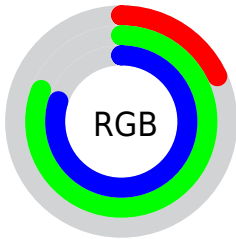

Distribution

- Red (18%)
- Green (81%)
- Blue (80%)