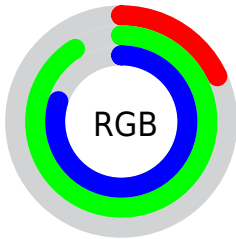

Distribution

- Red (18%)
- Green (91%)
- Blue (80%)