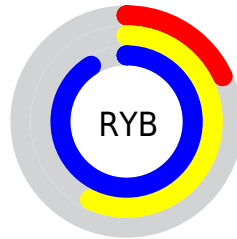

- Red (18%)
- Yellow (57%)
- Blue (91%)