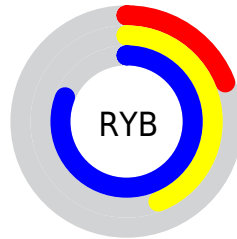

- Red (19%)
- Yellow (44%)
- Blue (81%)