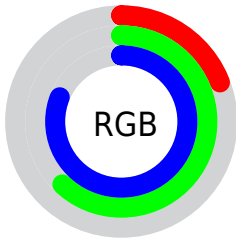

Distribution

- Red (19%)
- Green (62%)
- Blue (81%)