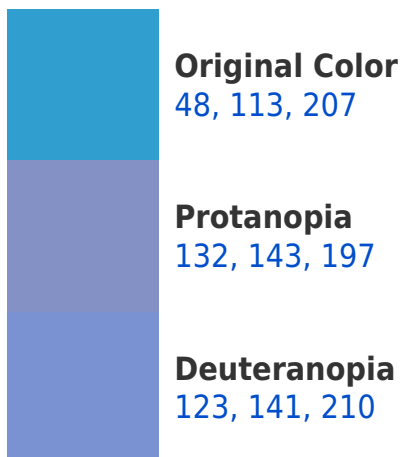

A 20% lighter version of the original color is **117, 174, 255**, and **0, 63, 152** is the 20% darker color. If you saturate the color by 10%, you get **27, 101, 207**, and if you desaturate by 10%, it is **69, 125, 207**.

88, 207, 48

105, 94, 101

168, 0, 116

41, 0, 28

Previews

White Background

This preview shows how the RYB color 48, 113, 207 looks on a white background.

Color Contrast Check

RYB 48, 113, 207 Background

This preview shows how black text looks on a background with the RYB color 48, 113, 207.

This preview shows how white text looks on a background with the RYB color 48, 113, 207.

Dichromacy

Tritanopia
0, 85, 177

Trichromacy

Original Color

48, 113, 207

Protanomaly

101, 134, 201

Deuteranomaly