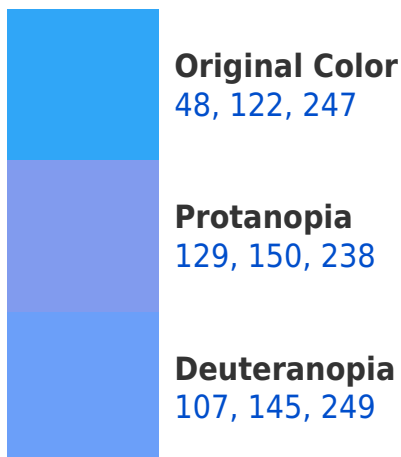

White Background

This preview shows how the RYB color 48, 122, 247 looks on a white background.

Color Contrast Check

Large Text (above 18pt) WCAG AA × Fail

Any Text WCAG AA × Fail

Large Text (above 18pt) WCAG AAA × Fail

Any Text WCAG AAA ✓ Pass

If you want to check with other color combinations, try the [Color Contrast Checker](#).

RYB 48, 122, 247 Background

This preview shows how black text looks on a background with the RYB color 48, 122, 247.

This preview shows how white text looks on a background with the RYB color 48, 122, 247.

Color Blindness Simulation

Color vision deficiency is a very complex topic, and I could not describe the different causes any better than Wikipedia does, so if you want to learn more, you should check out their [article about color blindness](#).

Dichromacy

Tritanopia
0, 91, 189

Trichromacy

Original Color
48, 122, 247

Protanomaly
100, 142, 241

Deuteranomaly
86, 137, 248

Tritanomaly
17, 103, 210

Monochromacy