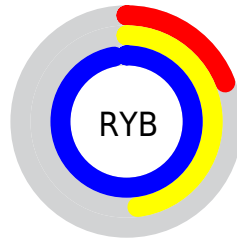

- Red (19%)
- Yellow (48%)
- Blue (97%)