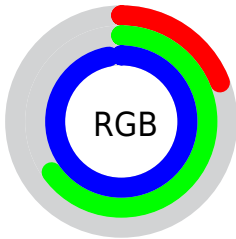

Distribution

- Red (19%)
- Green (65%)
- Blue (97%)