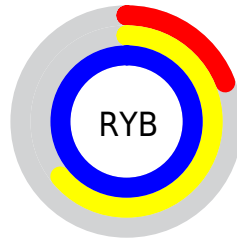

- Red (19%)
- Yellow (64%)
- Blue (99%)