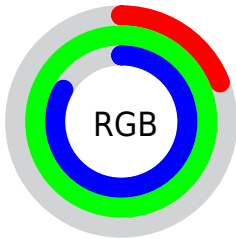

Distribution

- Red (19%)
- Green (99%)
- Blue (83%)