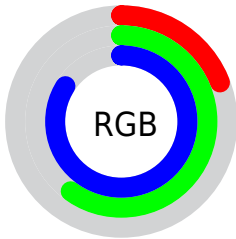

Distribution

- Red (19%)
- Green (60%)
- Blue (84%)