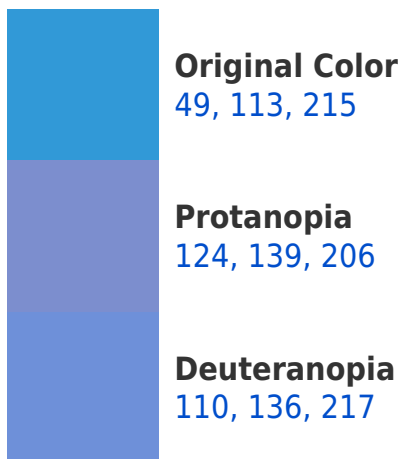

A 20% lighter version of the original color is **119, 172, 255**, and **0, 62, 160** is the 20% darker color. If you saturate the color by 10%, you get **28, 100, 215**, and if you desaturate by 10%, it is **71, 126, 215**.

74, 215, 49

107, 96, 103

171, 0, 107

43, 0, 27

Previews

White Background

This preview shows how the RYB color 49, 113, 215 looks on a white background.

Color Contrast Check

RYB 49, 113, 215 Background

This preview shows how black text looks on a background with the RYB color 49, 113, 215.

This preview shows how white text looks on a background with the RYB color 49, 113, 215.

Dichromacy

Tritanopia
0, 83, 173

Trichromacy

Original Color
49, 113, 215

Protanomaly
97, 131, 209

Deuteranomaly
88, 128, 216

Tritanomaly
18, 95, 188

Monochromacy