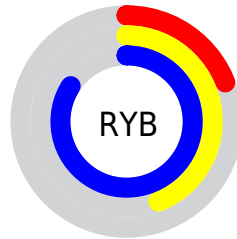

- Red (19%)
- Yellow (44%)
- Blue (84%)