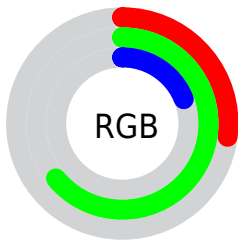

Distribution

Red (27%)

Green (64%)

Blue (19%)