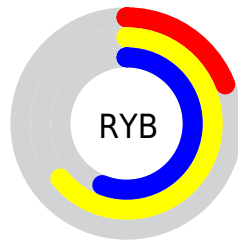

## Conversions Part 2

Format	Color
<a href="#">RYB</a>	<a href="#">49, 162, 143</a>
Decimal	<a href="#">4497969</a>
CIELab	<a href="#">59.24, -49.06, 48.34</a>
CIELCh	<a href="#">59, 68.876, 135.424</a>
Yxy	<a href="#">27.2914, 0.3141, 0.5406</a>
Android (android.graphics.Color)	<a href="#">4282688049 (0xFF44A231)</a>
YUV	<a href="#">121.0120, -35.5019, -46.4915</a>
Hunter-Lab	<a href="#">52.2411, -37.2355, 28.2411</a>

# Details

The RYB color **49, 162, 143** is a dark color, and the websafe version is hex **339933**. A complement of this color would be **143, 49, 162**, and the grayscale version is **121, 121, 121**.

A 20% lighter version of the original color is **101, 218, 193**, and **0, 109, 109** is the 20% darker color. If you saturate the color by 10%, you get **33, 162, 140**, and if you desaturate by 10%, it is **65, 162, 146**.

# Distribution

Red (27%)

Green (64%)

Blue (19%)

Red (19%)

Yellow (64%)

Blue (56%)

Cyan (58%)