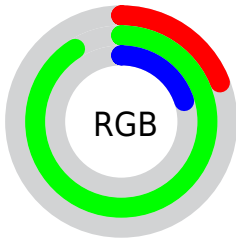

Distribution

- Red (19%)
- Green (91%)
- Blue (20%)