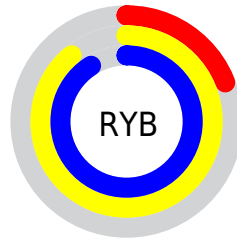

- Red (19%)
- Yellow (89%)
- Blue (91%)