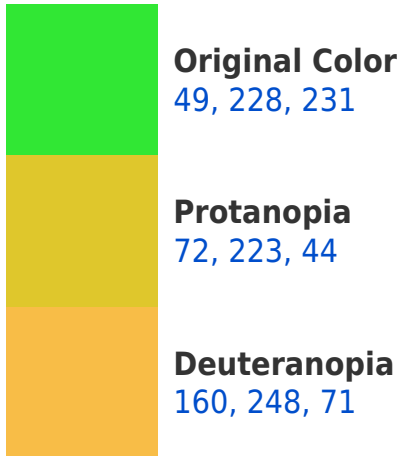

A 20% lighter version of the original color is **111, 255, 239**, and **0, 174, 174** is the 20% darker color. If you saturate the color by 10%, you get **26, 228, 231**, and if you desaturate by 10%, it is **72, 228, 231**.

231, 49, 137

115, 103, 115

179, 0, 176

51, 0, 50

Previews

White Background

This preview shows how the RYB color 49, 228, 231 looks on a white background.

Color Contrast Check

RGB 49, 228, 231 Background

This preview shows how black text looks on a background with the RGB color 49, 228, 231.

This preview shows how white text looks on a background with the RGB color 49, 228, 231.

Dichromacy

Tritanopia
105, 164, 233

Trichromacy

Original Color

49, 228, 231

Protanomaly

47, 211, 98

Deuteranomaly