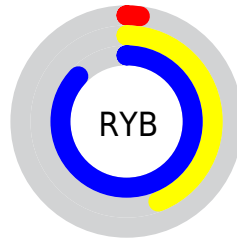

- Red (2%)
- Yellow (44%)
- Blue (87%)