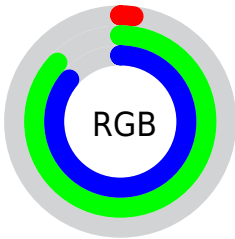

Distribution

- Red (2%)
- Green (87%)
- Blue (86%)