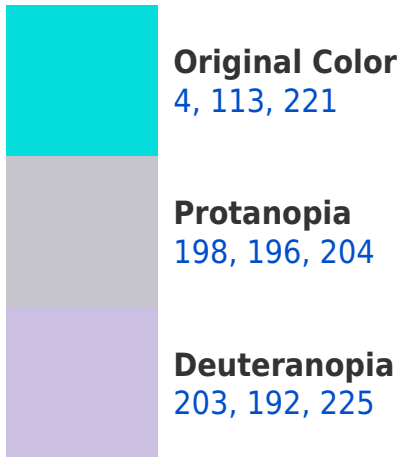

A 20% lighter version of the original color is **112, 184, 255**, and **0, 83, 165** is the 20% darker color. If you saturate the color by 10%, you get **0, 111, 221**, and if you desaturate by 10%, it is **26, 124, 221**.

Any Text WCAG AAA ✓ Pass

If you want to check with other color combinations, try the [Color Contrast Checker](#).

RYB 4, 113, 221 Background

This preview shows how black text looks on a background with the RYB color 4, 113, 221.

This preview shows how white text looks on a background with the RYB color 4, 113, 221.

Color Blindness Simulation

Color vision deficiency is a very complex topic, and I could not describe the different causes any better than Wikipedia does, so if you want to learn more, you should check out their [article about color blindness](#).

Dichromacy

Tritanopia
42, 134, 236

Trichromacy

Original Color

4, 113, 221

Protanomaly

127, 167, 209

Deuteranomaly