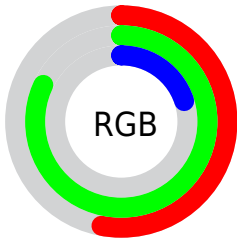

Distribution

Red (53%)

Green (82%)

Blue (20%)