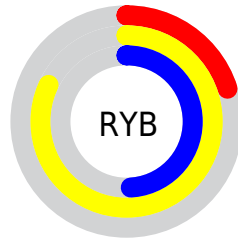

Details

The RYB color **51, 208, 124** is a dark color, and the websafe version is hex **99CC33**. The color can be described as middle muted chartreuse. A complement of this color would be **124, 51, 208**, and the grayscale version is **169, 169, 169**.

A 20% lighter version of the original color is **109, 255, 171**, and **0, 153, 76** is the 20% darker color. If you saturate the color by 10%, you get **30, 208, 113**, and if you desaturate by 10%, it is **72, 208, 135**.

Distribution

Red (53%)

Green (82%)

Blue (20%)

Red (20%)

Yellow (82%)

Blue (49%)

Cyan (35%)