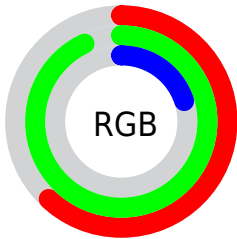

Distribution

Red (62%)

Green (93%)

Blue (20%)