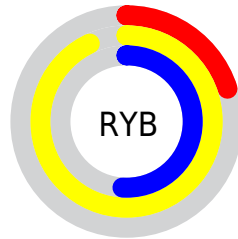

Details

The RYB color **51, 237, 130** is a dark color, and the websafe version is hex **99FF33**. The color can be described as middle washed chartreuse. A complement of this color would be **130, 51, 237**, and the grayscale version is **193, 193, 193**.

A 20% lighter version of the original color is **112, 255, 150**, and **0, 181, 82** is the 20% darker color. If you saturate the color by 10%, you get **27, 237, 116**, and if you desaturate by 10%, it is **75, 237, 144**.

Distribution

Red (62%)

Green (93%)

Blue (20%)

Red (20%)

Yellow (93%)

Blue (51%)

Cyan (33%)