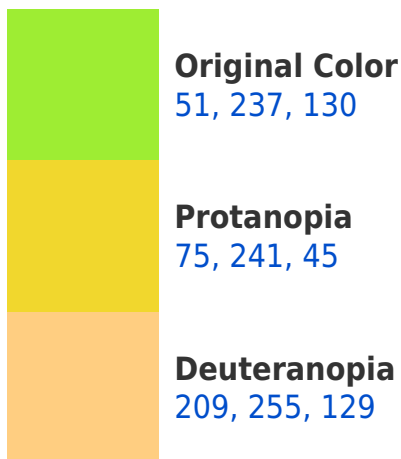

A 20% lighter version of the original color is **112, 255, 150**, and **0, 181, 82** is the 20% darker color. If you saturate the color by 10%, you get **27, 237, 116**, and if you desaturate by 10%, it is **75, 237, 144**.

221, 51, 237

111, 106, 117

77, 0, 181

23, 0, 54

Previews

White Background

This preview shows how the RYB color 51, 237, 130 looks on a white background.

Color Contrast Check

RYB 51, 237, 130 Background

This preview shows how black text looks on a background with the RYB color 51, 237, 130.

This preview shows how white text looks on a background with the RYB color 51, 237, 130.

Dichromacy

Tritanopia
181, 205, 238

Trichromacy

Original Color

51, 237, 130

Protanomaly

47, 223, 59

Deuteranomaly