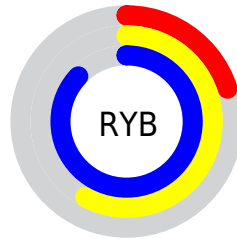

- Red (20%)
- Yellow (58%)
- Blue (87%)