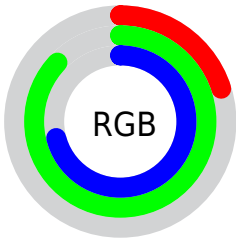

Distribution

- Red (20%)
- Green (87%)
- Blue (71%)