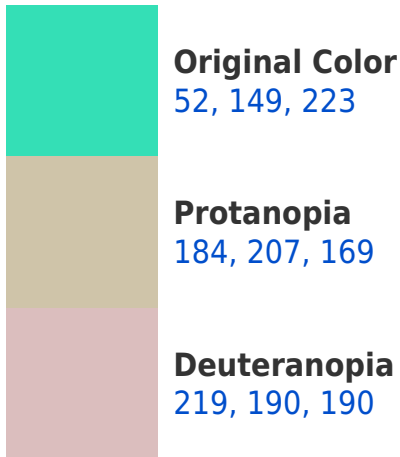

A 20% lighter version of the original color is **125, 195, 255**, and **0, 94, 167** is the 20% darker color. If you saturate the color by 10%, you get **30, 140, 223**, and if you desaturate by 10%, it is **74, 158, 223**.

223, 109, 52

112, 101, 104

176, 0, 42

48, 0, 11

Previews

White Background

This preview shows how the RYB color 52, 149, 223 looks on a white background.

Color Contrast Check

RYB 52, 149, 223 Background

This preview shows how black text looks on a background with the RYB color 52, 149, 223.

This preview shows how white text looks on a background with the RYB color 52, 149, 223.

Dichromacy

Tritanopia
81, 152, 233

Trichromacy

Original Color

52, 149, 223

Protanomaly

151, 190, 206

Deuteranomaly